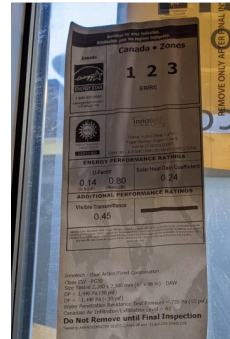

Window Photos

Do provide clear photo of window fenestration sticker with manufacturer, U-value, and SHGC.